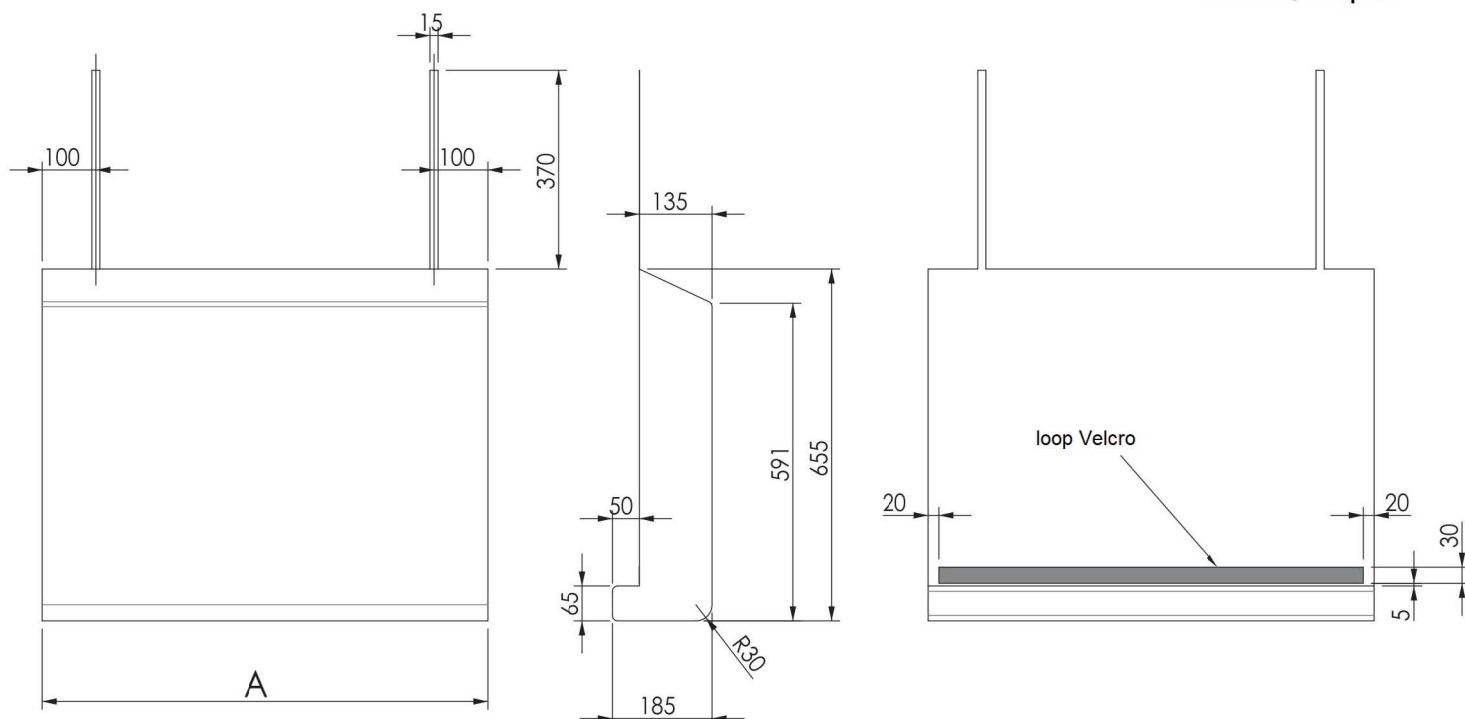

## Drawing for seats

Quantity: 2 pcs.

hook Velcro is fixed on the metal sofa structure,  
loop part to be fixed on the seats

Nr.2+2 strings to tie the seat to  
the sofa structure

**CAUTION!** Before starting mass production, a sample must be tested.  
1 - Mind: The given dimensions are overall finished dimensions, including the panel + upholstery + fabric cover.  
They shall not to be exceeded, for a correct functioning of the system.

Bedspring dimensions	A
1220 x 2020	630
1420 x 2020	730
1620 x 2020	830
1820 x 2020	930
2020 x 2020	1030