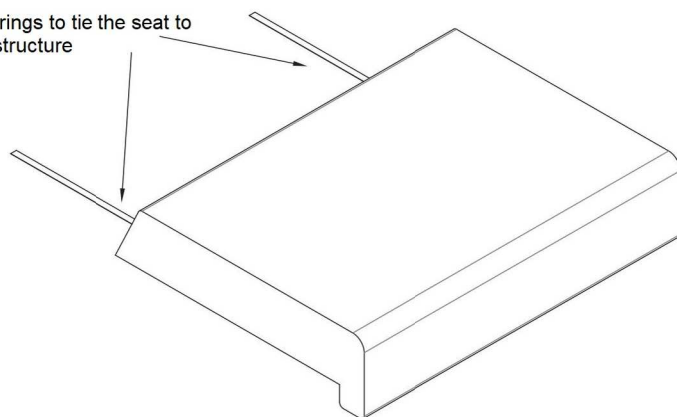

# TECHNICAL INSTRUCTIONS FOR UPHOLSTERY SET OF COLLAPSIBLE SOFA MOD. ALADINO/ALI

## Drawing for seats

Quantity: 2 pcs.

hook Velcro is fixed on the metal sofa structure,  
loop part to be fixed on the seats

Nr.2+2 strings to tie the seat to  
the sofa structure

**CAUTION!** Before starting mass production, a sample must be tested.  
1 - Mind: The given dimensions are overall finished dimensions, including the panel + upholstery + fabric cover.  
They shall not to be exceeded, for a correct functioning of the system.

Bedspring dimensions	A
1220 x 2020	630
1420 x 2020	730
1620 x 2020	830
1820 x 2020	930
2020 x 2020	1030