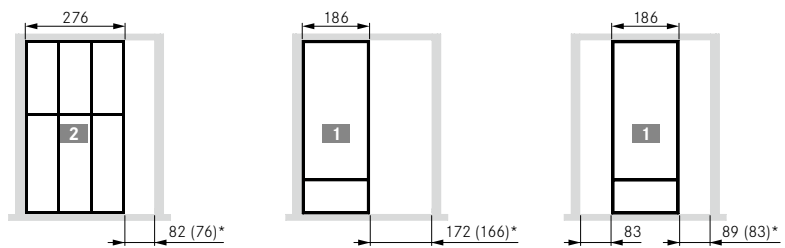

TAVINEA SORTO FOR NOVA PRO

Installation information

APPLICATION EXAMPLES

KB 450