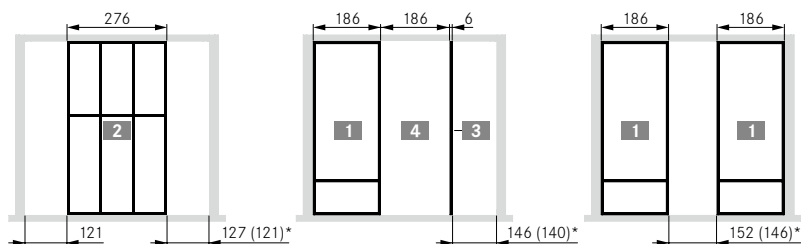

TAVINEA SORTO FOR VIONARO

Installation information

APPLICATION EXAMPLES

KB 450

KB 600

KB 900

KB 1200

* S16 (S19)