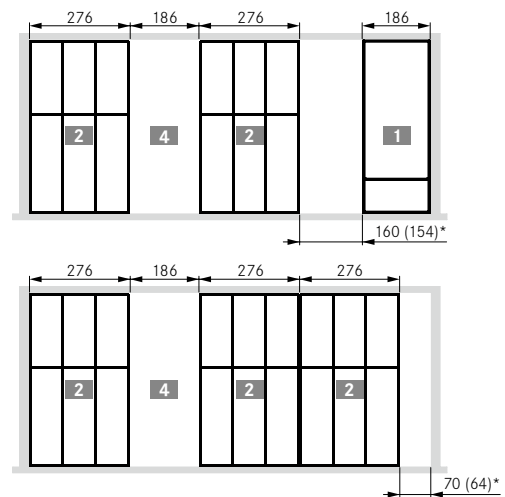

TAVINEA SORTO FOR DWD XP

Installation information

APPLICATION EXAMPLES

KB 450

KB 600

KB 900

KB 1200

* S16 (S19)