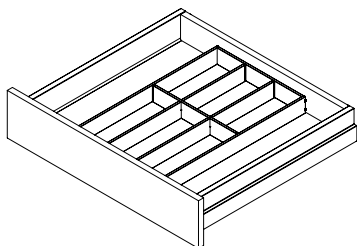

TAVINEA SORTO FOR NOVA PRO

Installation information

APPLICATION EXAMPLES

KB 450

KB 600

KB 900

KB 1200

* S16 (S18/S19)