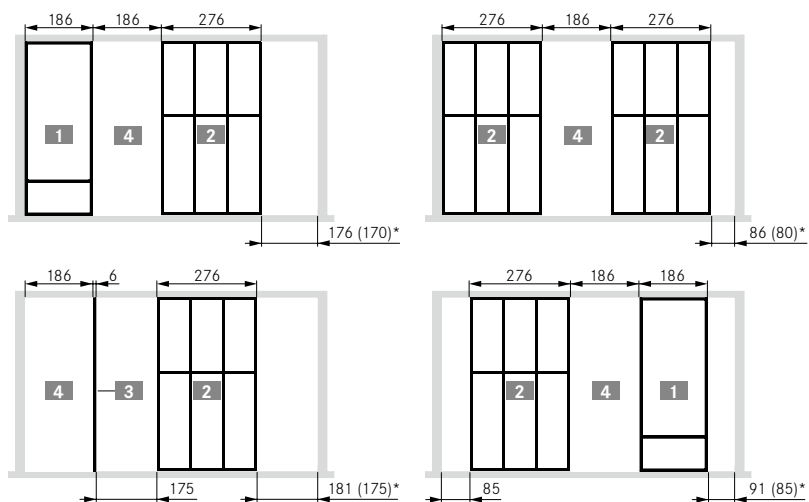

TAVINEA SORTO FOR VIONARO

Installation information

APPLICATION EXAMPLES

KB 450

KB 600

KB 900

KB 1200

* S16 (S19)