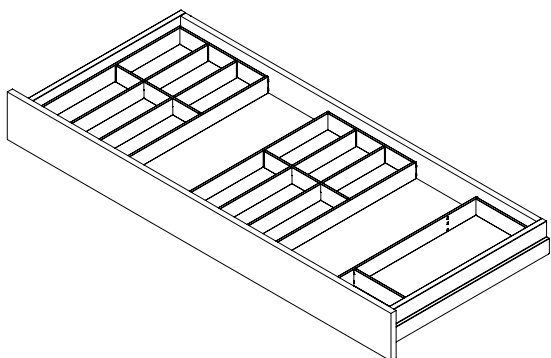

TAVINEA SORTO FOR NOVA PRO

Installation information

APPLICATION EXAMPLES

KB 450

KB 600

KB 900

KB 1200

* S16 (S18/S19)