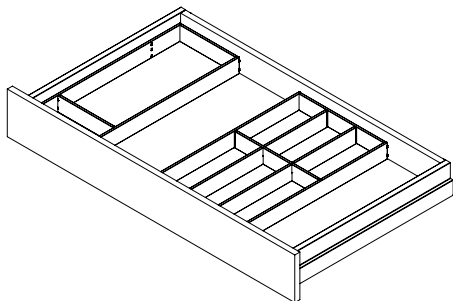

TAVINEA SORTO FOR NOVA PRO

Installation information

APPLICATION EXAMPLES

KB 450

KB 600

KB 900

KB 1200

* S16 (S18/S19)