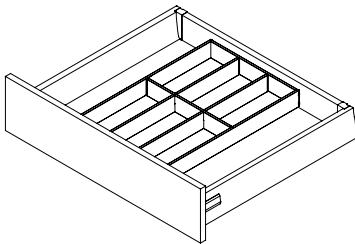

TAVINEA SORTO FOR DWD XP

Installation information

APPLICATION EXAMPLES

KB 450

KB 600

KB 900

KB 1200

* S16 (S19)