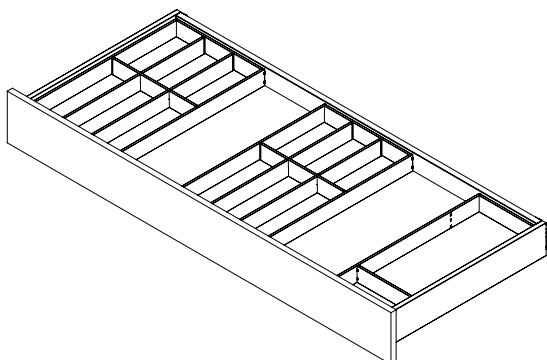

TAVINEA SORTO FOR VIONARO

Installation information

APPLICATION EXAMPLES

KB 450

KB 600

KB 900

KB 1200

* S16 (S19)