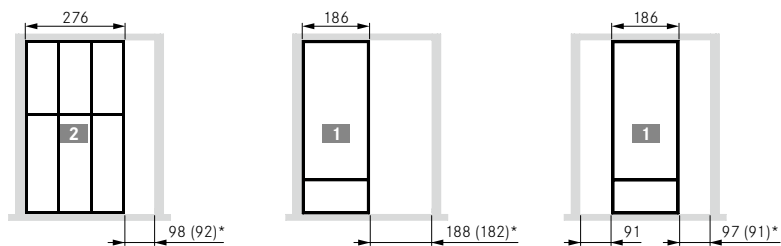

TAVINEA SORTO FOR VIONARO

Installation information

APPLICATION EXAMPLES

KB 450