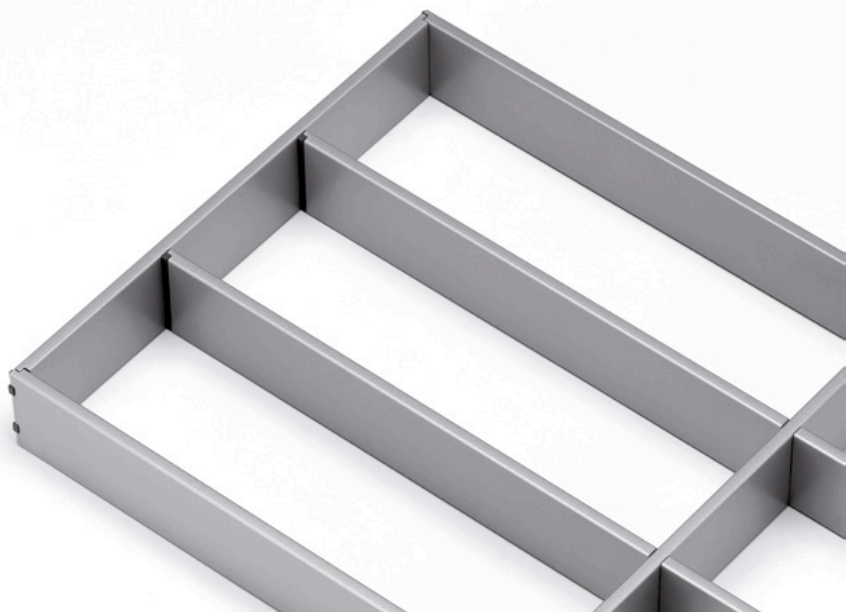

G*GRASS®

TAVINEA SORTO
INTERIOR ACCESSORY SYSTEM

The new compact frame
system for GRASS drawers.
Simple. Attractive. Tidy.

Perfect framework for the organisation of drawers

Whether you opt for one, two or three elements – with the Tavinea Sorto frame system, drawers of any width can be organised simply and quickly.

The frame elements are assembled from 6 mm narrow metal profiles, the shape of which creates Tavineo Sorto's functional good looks. Purist sleek design, matt surfaces, timeless colours – the understated elegance of the frame system looks equally good in drawers in the kitchen, bathroom, living room and bedroom. The system's innovative corner connection is both spacer and anti-slip device.

**GRASS drawer systems and Tavinea Sorto.
Two that are really one.**

A spring device on the inside of the divider rail makes it possible to position the narrow longitudinal divider where needed. In that way, a single divider rail can be used to create two compartments or to hold accessories such as a knife block, foil holder or spice rack firmly in place.