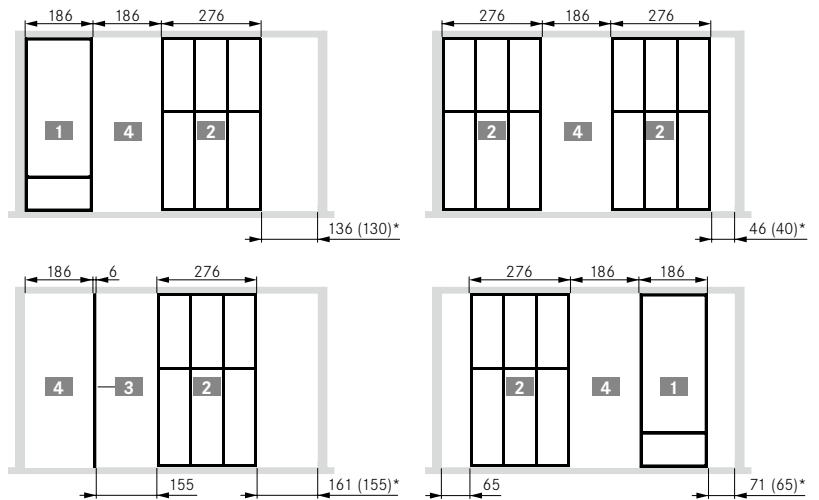

TAVINEA SORTO FOR DWD XP

Installation information

APPLICATION EXAMPLES

KB 450

KB 600

KB 900

KB 1200

* S16 (S19)