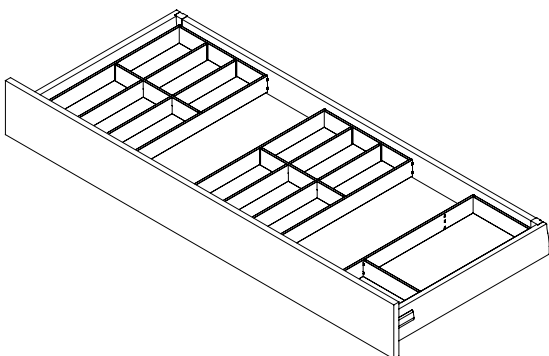

TAVINEA SORTO FOR DWD XP

Installation information

APPLICATION EXAMPLES

KB 450

KB 600

KB 900

KB 1200

* S16 (S19)