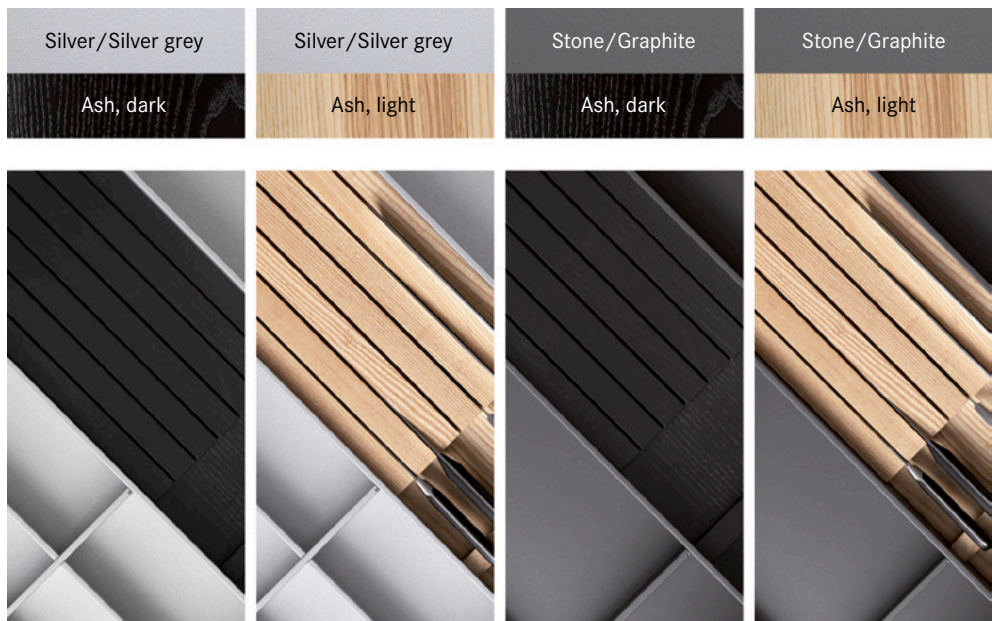

Whether Nova Pro, DWD XP or Vionaro – Tavinea Sorto is the ideal complement for all GRASS drawer systems. Material, shape, colour and surface are not just similar, but identical. To be precise – they are made of the same steel and coated with the same powder. This means that the interior accessory system harmoniously matches the colour of the drawer sides and, in combination, reveals its fascinating effect.

Now everything is
where it should be.

The high-quality frame elements made of steel and the accessory parts made of wood organise the storage space of drawers in a particularly attractive way. The light-coloured wood combines especially well with dark colour shades, while dark ash is better suited to the silvery metal colours. Irrespective of the wood colour you choose, the combination of metal and wood means that Tavinea Sorto always has a dynamic and lively feel.