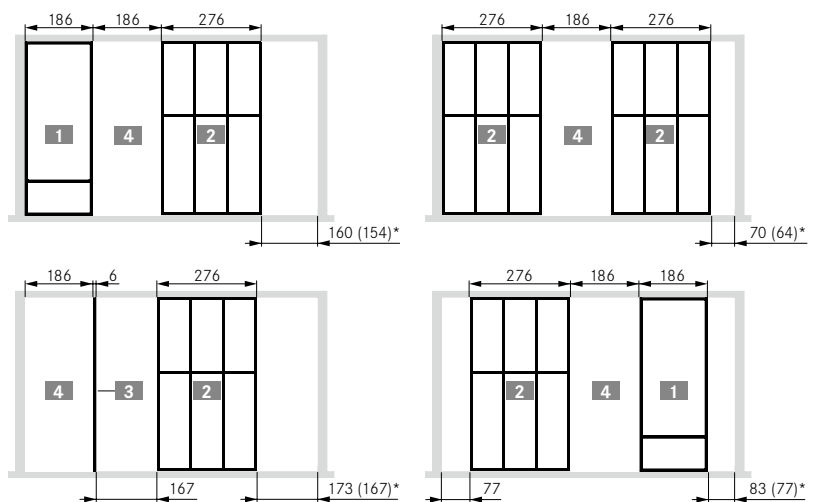

TAVINEA SORTO FOR NOVA PRO

Installation information

APPLICATION EXAMPLES

KB 450

KB 600

KB 900

KB 1200

* S16 (S18/S19)