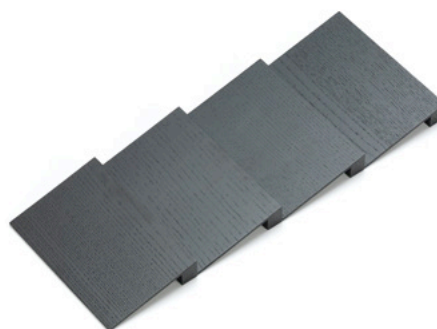

¹ NL 550 comprises a foil holder and levelling element. Please order both article numbers.

PAGE REFERENCES

Tavinea Sorto	6
Installation information	10

1 Knife block

2 Spice rack

3 Foil holder

LEGEND

NL Nominal length