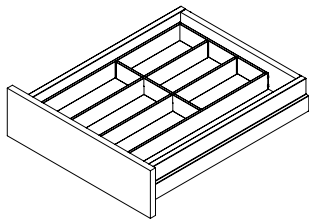

TAVINEA SORTO FOR NOVA PRO

Installation information

APPLICATION EXAMPLES

KB 450