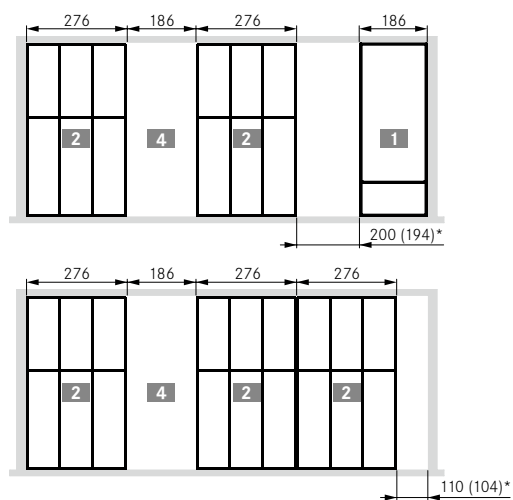

TAVINEA SORTO FOR VIONARO

Installation information

APPLICATION EXAMPLES

KB 450

KB 600

KB 900

KB 1200

* S16 (S19)