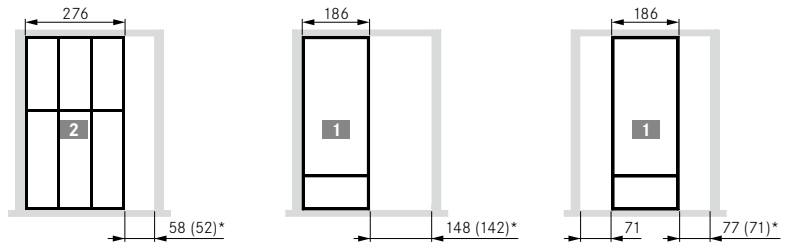

TAVINEA SORTO FOR DWD XP

Installation information

APPLICATION EXAMPLES

KB 450