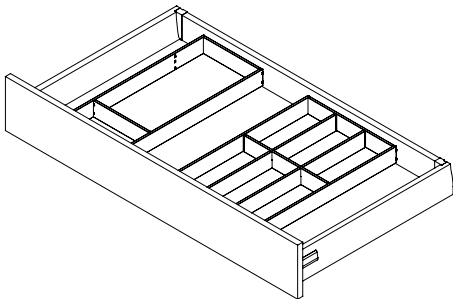

TAVINEA SORTO FOR DWD XP

Installation information

APPLICATION EXAMPLES

KB 450

KB 600

KB 900

KB 1200

* S16 (S19)