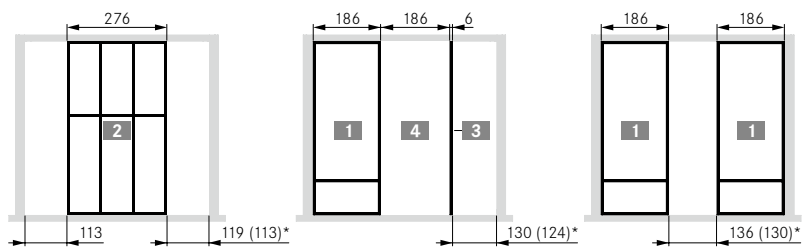

TAVINEA SORTO FOR NOVA PRO

Installation information

APPLICATION EXAMPLES

KB 450

KB 600

KB 900

KB 1200

* S16 (S18/S19)