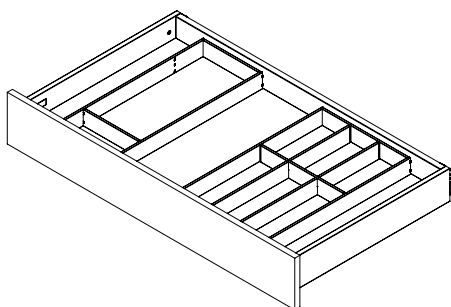

TAVINEA SORTO FOR VIONARO

Installation information

APPLICATION EXAMPLES

KB 450

KB 600

KB 900

KB 1200

* S16 (S19)