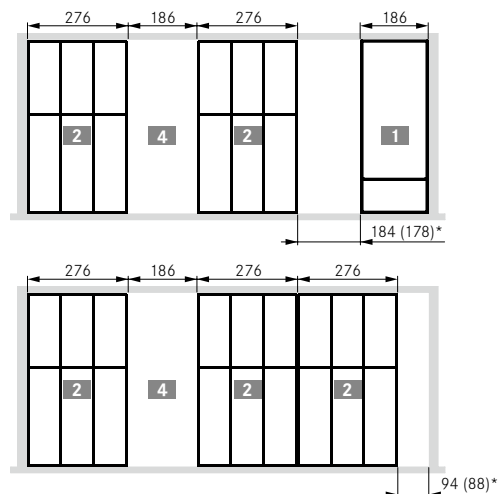

TAVINEA SORTO FOR NOVA PRO

Installation information

APPLICATION EXAMPLES

KB 450

KB 600

KB 900

KB 1200

* S16 (S18/S19)