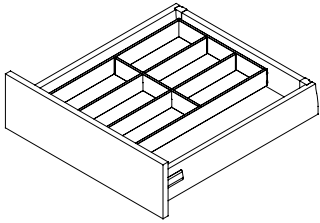

TAVINEA SORTO FOR DWD XP

Installation information

APPLICATION EXAMPLES

KB 450