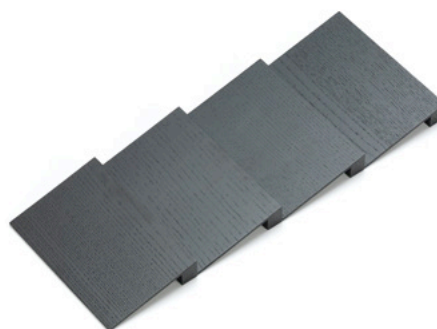

¹ NL 550 comprises a foil holder and levelling element. Please order both article numbers.

PAGE REFERENCES

Tavinea Sorto	12
Installation information	16

1 Knife block

2 Spice rack

3 Foil holder

LEGEND

NL Nominal length