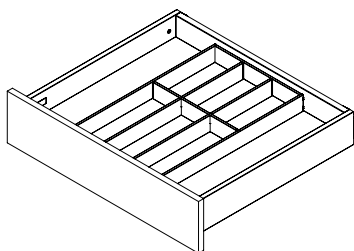

TAVINEA SORTO FOR VIONARO

Installation information

APPLICATION EXAMPLES

KB 450

KB 600

KB 900

KB 1200

* S16 (S19)