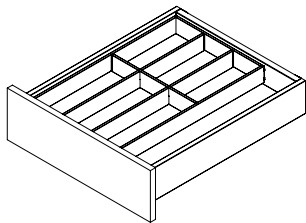

TAVINEA SORTO FOR VIONARO

Installation information

APPLICATION EXAMPLES

KB 450