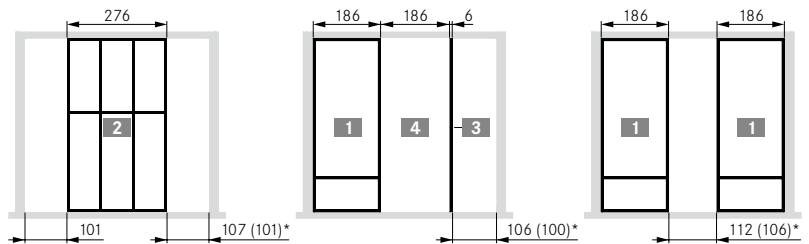

TAVINEA SORTO FOR DWD XP

Installation information

APPLICATION EXAMPLES

KB 450

KB 600

KB 900

KB 1200

* S16 (S19)