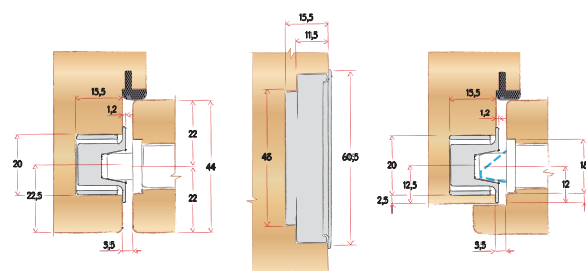

Art. B024022834 (ALU MAT)

Art. B024022893 (Črna)

Pripora **Minimal XT**