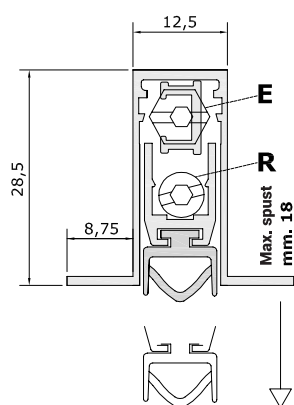

## Pomembno

- Art. C1800053 (Talna zapora OMEGA - 53 cm)
- Art. C1800063 (Talna zapora OMEGA - 63 cm)
- Art. C1800073 (Talna zapora OMEGA - 73 cm)
- Art. C1800083 (Talna zapora OMEGA - 83 cm)
- Art. C1800093 (Talna zapora OMEGA - 93 cm)
- Art. C1800103 (Talna zapora OMEGA - 103 cm)
- Art. C1800113 (Talna zapora OMEGA - 113 cm)
- Art. C1800123 (Talna zapora OMEGA - 123 cm)
- Art. C1800133 (Talna zapora OMEGA - 133 cm)

Dimezije (mm)	430	530	630	730	830	930	1030	1130	1230	1330	1430	1530	1630	1730	1830	Daljše dimezije po naročilu
Max. rezanje (mm)	120	100	100	100	100	100	100	100	100	100	150	150	150	150	150	