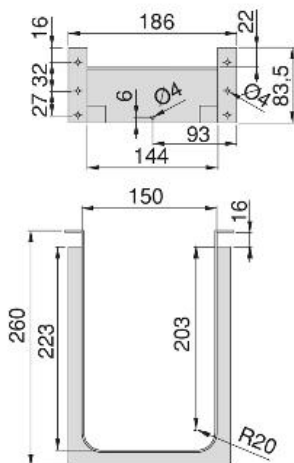

Product data sheet

Compositions Concept

Specifications

	Cod.	Finishing
10	3044423	Anthracite grey plastic
10	3044415	White plastic

Diagram

Assembly

	V	W	X	Y	Z
Slim	5,5	203	75	24	84
Concept	11,5	220	19	10	68
Vantage-Q	5,5	203	86	24	84
Ultrabox	5,5	203	31	1	84