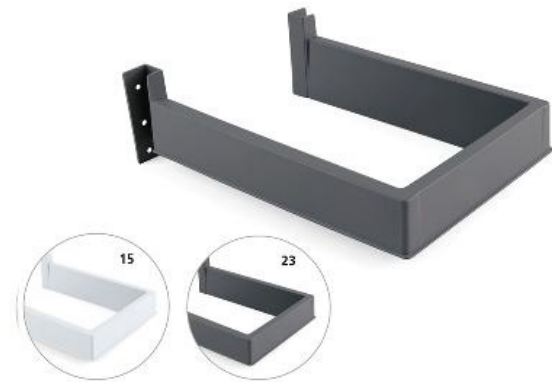

Product data sheet

Compositions Concept

Specifications

	Cod.	Finishing
10	3044423	Anthracite grey plastic
10	3044415	White plastic

Diagram

Assembly

	V	W	X	Y	Z
Slim	5,5	203	75	24	84
Concept	11,5	220	19	10	68
Vantage-Q	5,5	203	86	24	84
Ultrabox	5,5	203	31	1	84