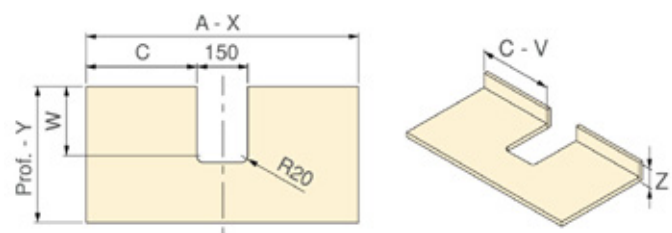

Product data sheet

Compositions Concept

Specifications

	Cod.	Finishing
10	3044423	Anthracite grey plastic
10	3044415	White plastic

Diagram

Assembly

	V	W	X	Y	Z
Slim	5,5	203	75	24	84
Concept	11,5	220	19	10	68
Vantage-Q	5,5	203	86	24	84
Ultrabox	5,5	203	31	1	84